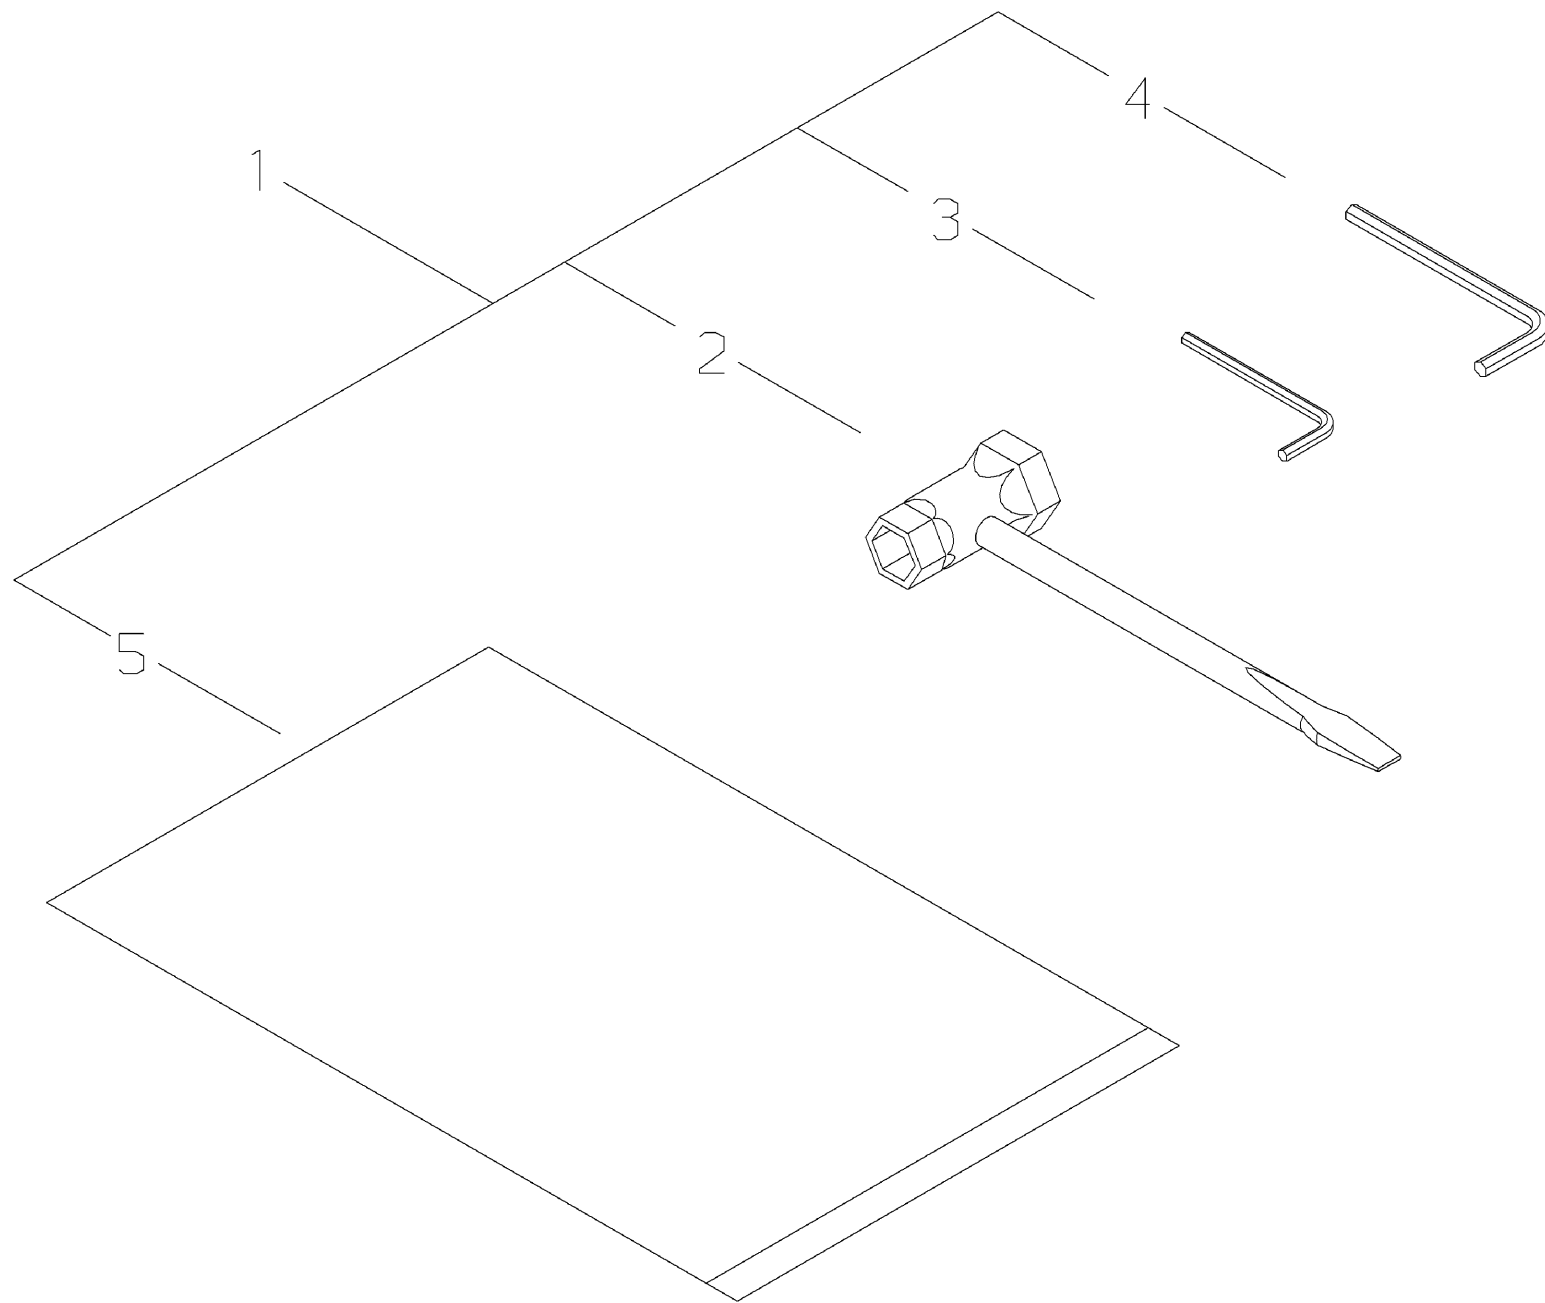

Ref. No	Part No.	Part Name	Q`ty
9- 1	69023-92310	TOOLSET	1
2	22102-91410	*PLUGWRENCH	1
3	09026-03001	*HEXAWRENCH4MM	1
4	09026-04001	*HEXAWRENCH5MM	1
5	19639-01100	*POLYBAG	1